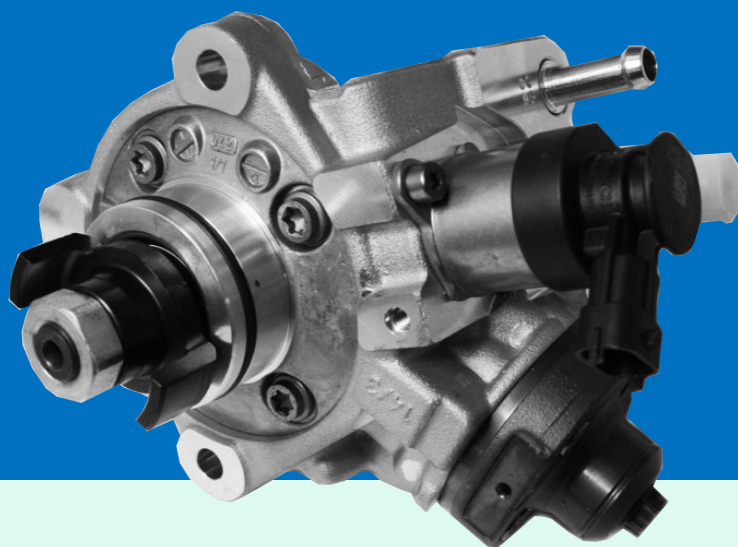

WE CAN HELP YOU