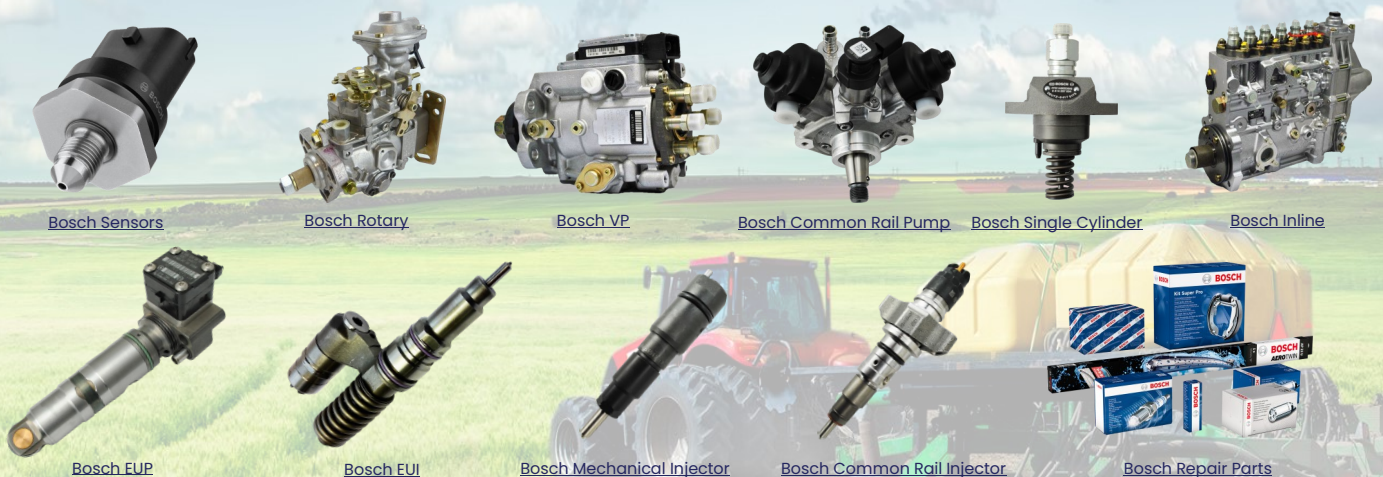

BOSCH OFF HIGHWAY & AGRICULTURE

Bosch is a leading manufacturer of components for diesel engines in both the on-highway and off-highway segments and continually sets new standards with its diesel innovations. Bosch offers a comprehensive portfolio of high-quality components and systems for both segments.

A large proportion of off-highway diesel engine and generator manufacturers take advantage of this and benefit from excellent power dynamics, low emissions and low fuel consumption.

As we are an authorised distributor for Bosch products we can supply all the off-highway diesel fuel injection parts you require in the following sectors:

Marine	Agriculture & Forestry	Mining
Construction & Material Handling	Power Generation	Railway

Bosch Off-Highway and Agricultural products available at FDS

SALES - Tel: +44 (0) 1422 387800
 EMAIL: service@feather-diesel.co.uk