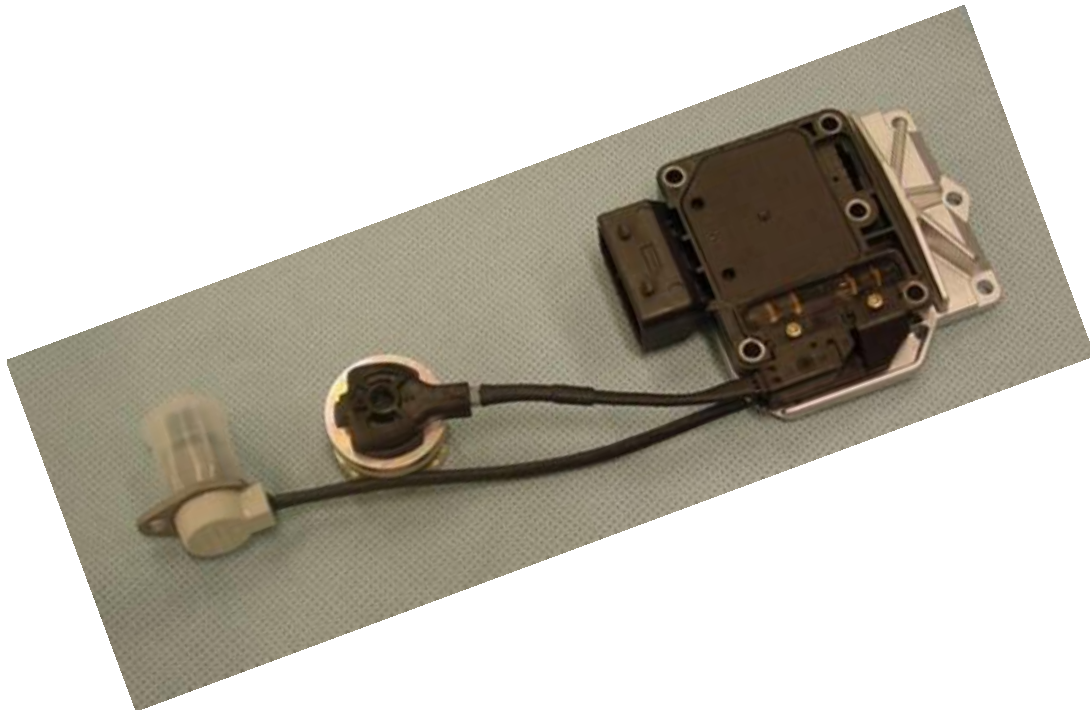

Parts set PSG5

Criteria:

- dismantled / incomplete
- mechanical damage
- damage on cable
- not identifiable

Criterion: dismantled / incomplete

Set must be complete.

Criterion: mechanical damage

Upper part not firmly catching/ catching bracket broken
→ not acceptable

Criterion: damage on electronical plugs

significant damage on cable isolation of DMV12
→ not acceptable

acceptable damages