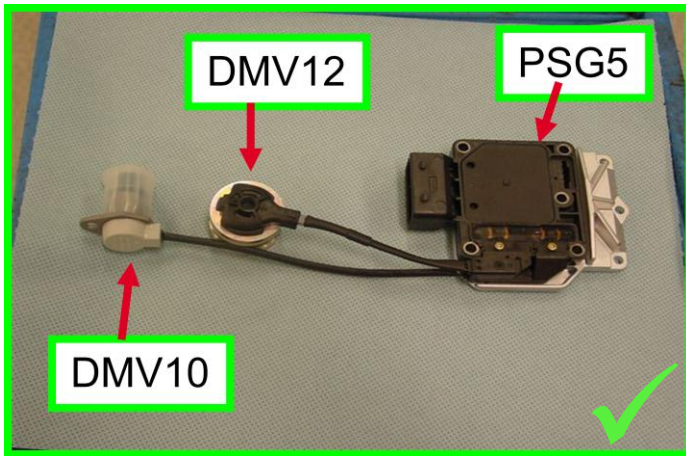

Parts set PSG5

Criteria:

- dismantled / incomplete
- mechanical damage
- damage on cable
- not identifiable

Criterion: dismantled / incomplete

Set must be complete.

Criterion: mechanical damage

Upper part not firmly catching/ catching bracket broken
→ not acceptable

Criterion: damage on electronical plugs

significant damage on cable isolation of DMV12
→ not acceptable

acceptable damages