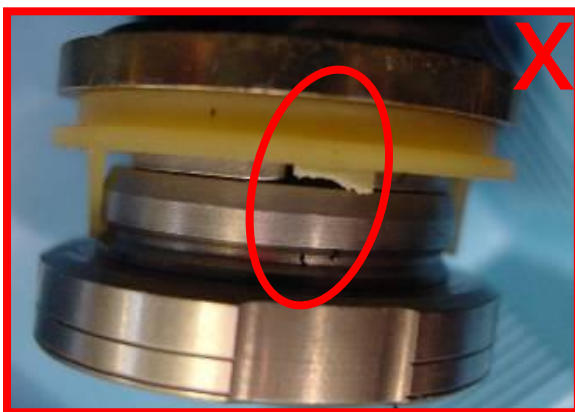

Parts set PSG5

Criteria:

- dismantled / incomplete
- mechanical damage
- damage on cable
- not identifiable

Criterion: dismantled / incomplete

Set must be complete.

Criterion: mechanical damage

Upper part not firmly catching/ catching bracket broken
→ not acceptable

Criterion: damage on electronical plugs

significant damage on cable isolation of DMV12
→ not acceptable

acceptable damages