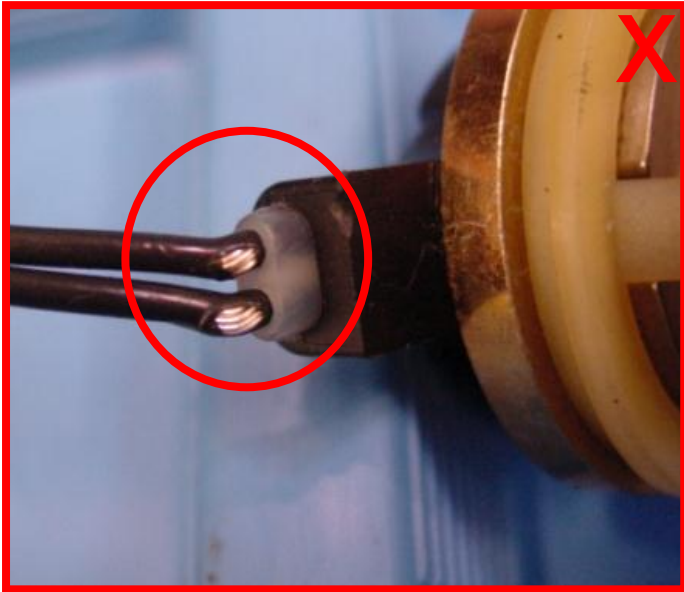

Parts set PSG5

Criteria:

- dismantled / incomplete
- mechanical damage
- damage on cable
- not identifiable

Criterion: dismantled / incomplete

Set must be complete.

Criterion: mechanical damage

Upper part not firmly catching/ catching bracket broken
→ not acceptable

Criterion: damage on electronical plugs

significant damage on cable isolation of DMV12
→ not acceptable

acceptable damages